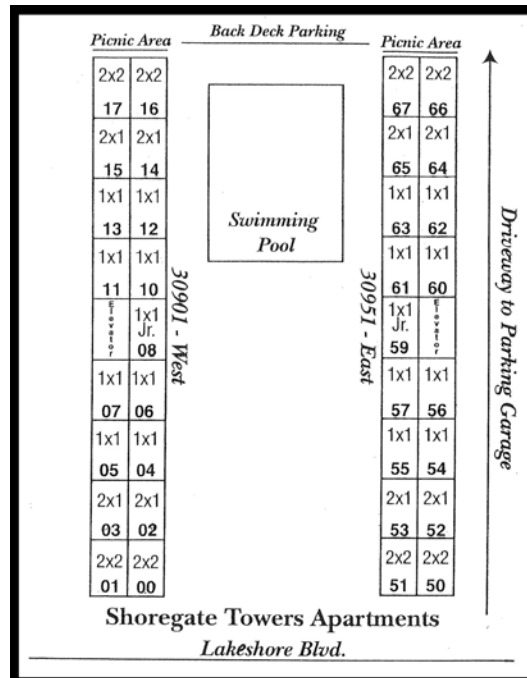

Lakeside Living On The Boulevard...

- 24 Hour Maintenance
- Spacious Suites
- Enormous Closet Space
- Ceiling Fans
- Balcony / Patio
- Package Pickup at Business Center
- Outdoor Swimming Pool
- Extensive Fitness Center
- Coinless Laundry
- Fabulous Lake Erie Views
- Controlled Access
- Clubhouse
- Community Room
- 1 & 2 Bedroom Options
- Central Air Conditioning
- Garage Parking Available
- Public Transportation Available
- Close to I-90 and I-271
- Water, Sewer & Trash Included
- Video Entry Access
- Passenger and Freight Elevators